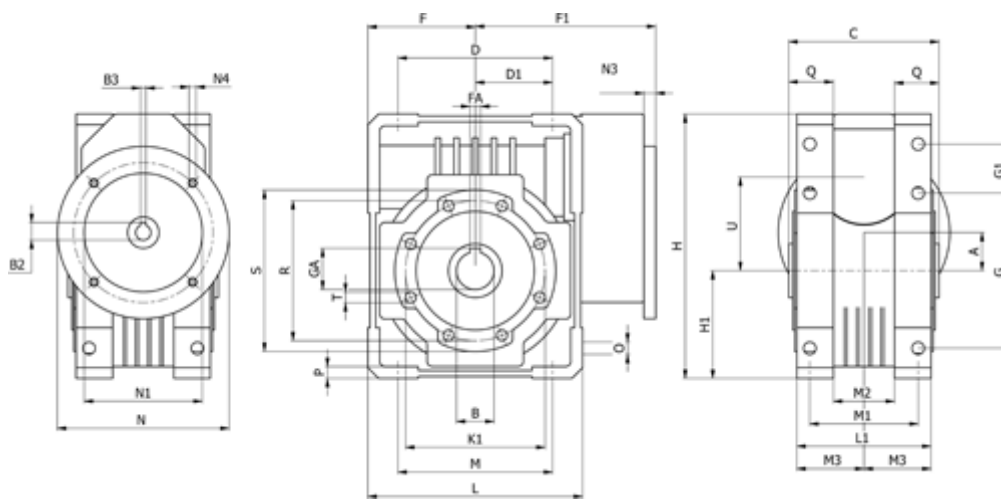

Data Sheet

Article number: 3921110021740

Description: Worm gear
WR 110-U-21-100B5, without lubrication

Measures

A = 110.10	F = 125	L = 250	N2 = 180	T = M12x19
B = 42	F1 = 213	L1 = 143	N3 = 13.0	U = 130
B1 E7 = 28	FA = 12	M = 184	N4 = M12x13	
B2 = 31.3	G = 184	M1 = 115	O = 14.0	
B3 H9 = 8	G1 = 58.0	M2 = 69	P = 14	
C = 155	GA = 45.3	M3 = 73.0	Q = 45	
D = 174.0	H = 308.0	N = 250	R = 165	
D1 = 82.0	H1 = 125.0	N1 = 215	S = 200	